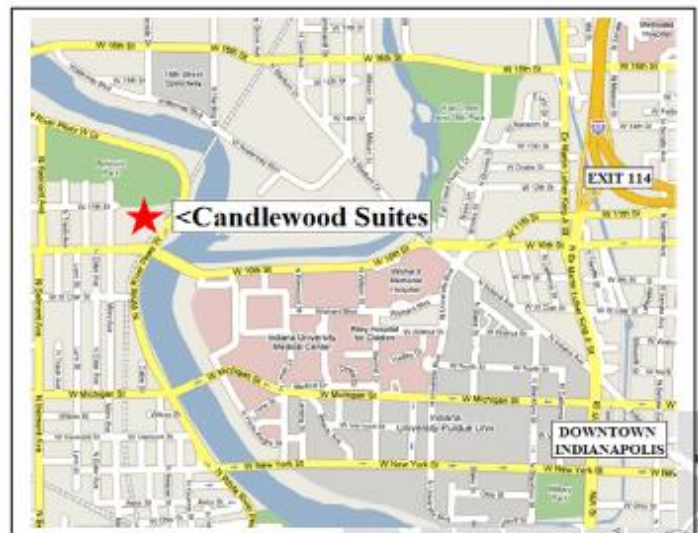

Indianapolis, Indiana

1152 N. White River Parkway West Drive
Indianapolis, Indiana 46222

Phone (317) 536-7700

Fax (317) 536-7800

www.CandlewoodSuites.com/IndianapolisDT

HOTEL FEATURES

- 12-Stories, 142 Suites (Studios, One and Two Bedrooms)
- In-Suite Kitchens Including Full-Size Refrigerator/Freezer, Cook-top, Microwave, Dishwasher, Pots, Pans, Dishes, Flatware and Coffee Maker
- Free Local Calls and High-Speed Internet Access
- Extra-Large Work Area with Comfortable Seating and Overhead Lighting
- Pet Friendly
- **FREE SURFACE PARKING!**
- Complimentary Guest Laundry Facilities
- The Candlewood Gym Onsite Fitness Facilities
- Candlewood Gazebo Grill and Lending Library
- Shuttle Service Available (downtown only – fee)

ATTRACTIONS / BUSINESSES (In Miles)

- IUPUI University, 1
- Indiana Convention Center and Lucas Oil Stadium, 2.6
- Methodist / IU / Riley Hospitals, 2
- VA Hospital, 1
- Indiana State Government Center, 2.5
- Circle Center Mall, 2.9
- Indianapolis Motor Speedway, 2.8
- Banker's Life Fieldhouse, 3.1
- Lilly Headquarters, 3.6
- Indianapolis International Airport, 10.5